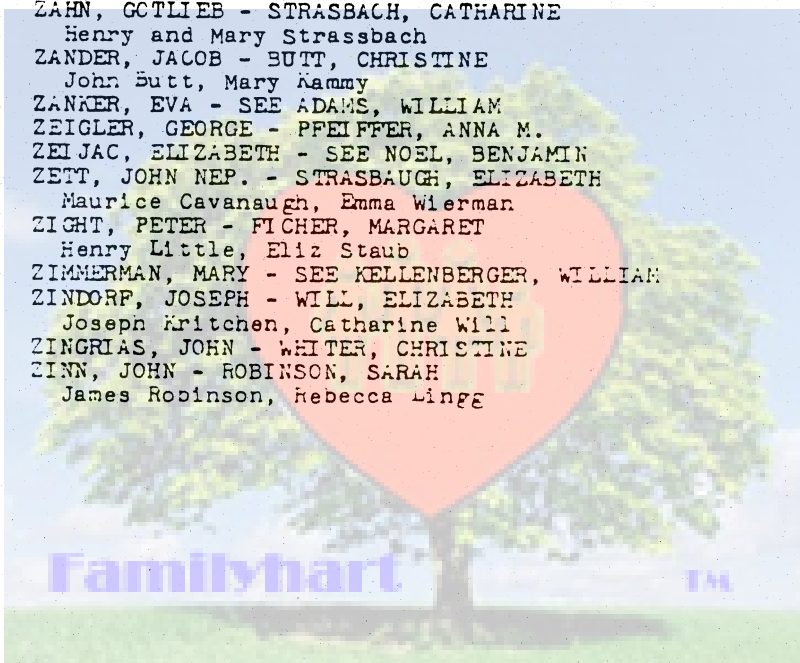

MARRIAGE PARTNERS

<u>Witness</u>	<u>DATE</u>	<u>CELEBRANT</u>
YOUNG, MARY - SEE GROSS, JOHN		
YOUNG, WILLIAM - HAAR, ELIZABETH Frederick Young, Michael Noel	6-1-1824	
YOUSE, SIMON - BELTZ, CATHARINE Susan Will, John Ovaers	1-10-1826	
YUNG, ELIZABETH - SEE ADAMS, RICHARD		

MARRIAGE PARTNERS

<u>Witness</u>	<u>DATE</u>	<u>CELEBRANT</u>
<u>Z</u>		
ZACCC, HENRY - SHEIBING, AGNES Henry Strasbach, Matthew Martin	2-2-1852	JC
ZAHN, GCTLIEB - STRASBACH, CATHARINE Henry and Mary Strassbach	11-22-1859	JBC
ZANDER, JACOB - BUTT, CHRISTINE John Butt, Mary Kammy	7-31-1815	
ZANKER, EVA - SEE ADAMS, WILLIAM		
ZEIGLER, GEORGE - PFEIFFER, ANNA M.	5-1-1879	PC
ZELJAC, ELIZABETH - SEE NOEL, BENJAMIN		
ZETT, JOHN NEP. - STRASBAUGH, ELIZABETH Maurice Cavanaugh, Emma Wierman	1-2-1855	JE
ZIGHT, PETER - FICHER, MARGARET Henry Little, Eliz Staub	2-6-1822	
ZIMMERMAN, MARY - SEE KELLENBERGER, WILLIAM		
ZINDORF, JOSEPH - WILL, ELIZABETH Joseph Kritchén, Catharine Will	11-16-1817	
ZINGRIAS, JOHN - WHITER, CHRISTINE	9-1841	
ZINN, JOHN - ROBINSON, SARAH James Robinson, Rebecca Lingg	5-26-1857	JE